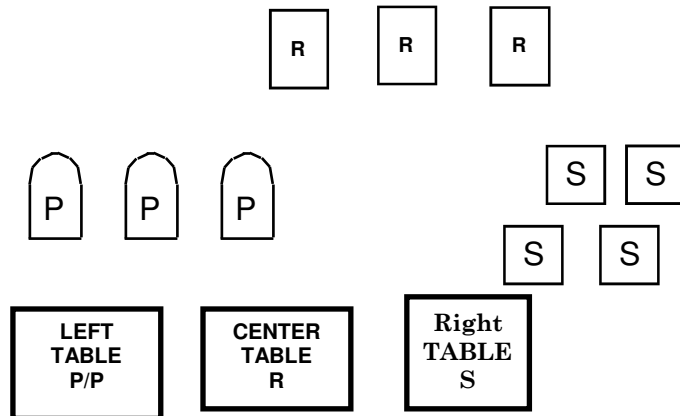

STAGE 4 BAY 4 SHINER'S CANTANA NO TEQUILA TODAY

Staging: Shooter: Standing anyway you want, hands anywhere.

Pistols holstered.

- Rifle: Staged on center table.
- Shotgun: Staged on right table.

Ammo

- 10 Pistol
- 10 Rifle
- 4+ Shotgun

Procedure : Gun order Shooter's choice.

- Shooter says, "GREEN ALERT"
- Engage the pistol targets by alternating double tapping the outside targets. The center target must not be hit!
- Engage rifle targets same as the pistol.
- Engage 4 shotgun targets.

**STAGE 5 BAY 5
4 ACES SALOON
FREE DRINKS ON PISTOLEER**

Staging:

- Shooter: Standing between salon doors, hands on top of each door.
- Pistols: Holstered.
- Rifle: Staged on table anywhere.
- Shotgun: Staged on table anywhere.