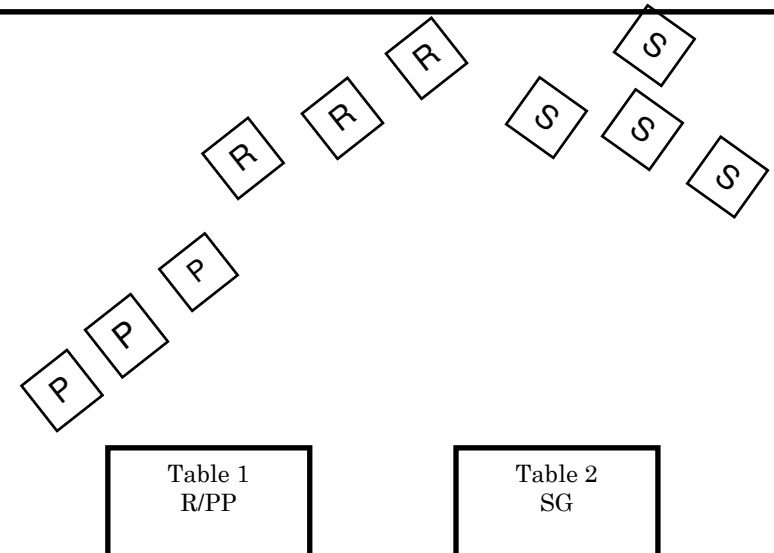

Procedure : Gun order Shooter's choice.

- Shooter says, "GREEN ALERT"
- Engage the pistol targets by alternating double tapping the outside targets. The center target must not be hit!
- Engage rifle targets same as the pistol.
- Engage 4 shotgun targets.

STAGE 2 BAY 2 LIMPIN' JIM & SWEET CALAMIY'S HOSTILE TERRITORY

Staging: Shooter: Standing anyway you want, hands on hat.

- Pistols: Holstered.
- Rifle staged on table 1.
- Shotgun staged on table 2.

Ammo

- 10 Rifle
- 10 Pistol
- 4+ Shotgun

Procedure:

- Gun order: Shooters choice.
- Shooter says, "RED ALERT!!"
- Pistols shot from left table double tap P1, single tap P2, double tap P1. Repeat instructions starting on opposite end.
- Engage rifle targets same as pistol.
- Engage the 4 shotgun targets.

**STAGE 5 BAY 5
4 ACES SALOON
FREE DRINKS ON PISTOLEER**

Staging:

- Shooter: Standing between salon doors, hands on top of each door.
- Pistols: Holstered.
- Rifle: Staged on table anywhere.
- Shotgun: Staged on table anywhere.