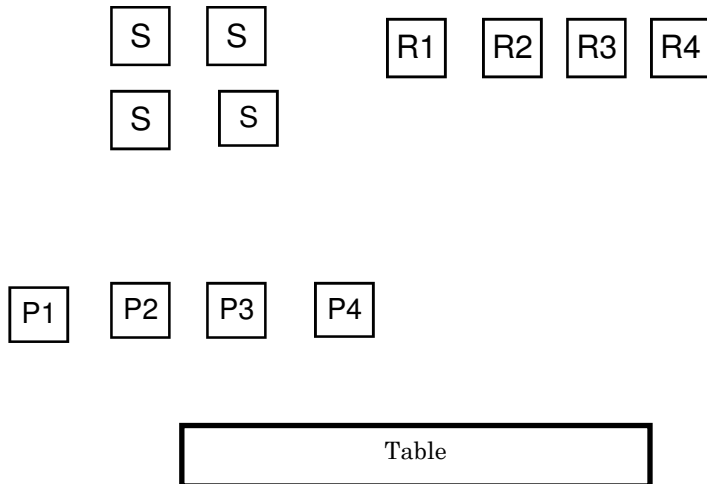

Procedure:

- Gun order: Shooters choice.
- Shooter says, "RED ALERT!!"
- Pistols shot from left table double tap P1, single tap P2, double tap P1. Repeat instructions starting on opposite end.
- Engage rifle targets same as pistol.
- Engage the 4 shotgun targets.

**STAGE 5 BAY 5
4 ACES SALOON
FREE DRINKS ON PISTOLEER**

Staging:

- Shooter: Standing between salon doors, hands on top of each door.
- Pistols: Holstered.
- Rifle: Staged on table anywhere.
- Shotgun: Staged on table anywhere.

Ammo

- 10 Pistol
- 10 Rifle
- SG As required

Procedure:

- Gun order: Shooters choice.
- Shooter says, "BLUE ALERT"
- Engage pistol targets in a REVERSE IRS sweep, 4 on 1, 3 on 2, 2 on 3, 1 on 4.
- Engage rifle targets same as pistol.
- Engage the 4 shotgun targets. See if you can take all 4 with 2 shots!